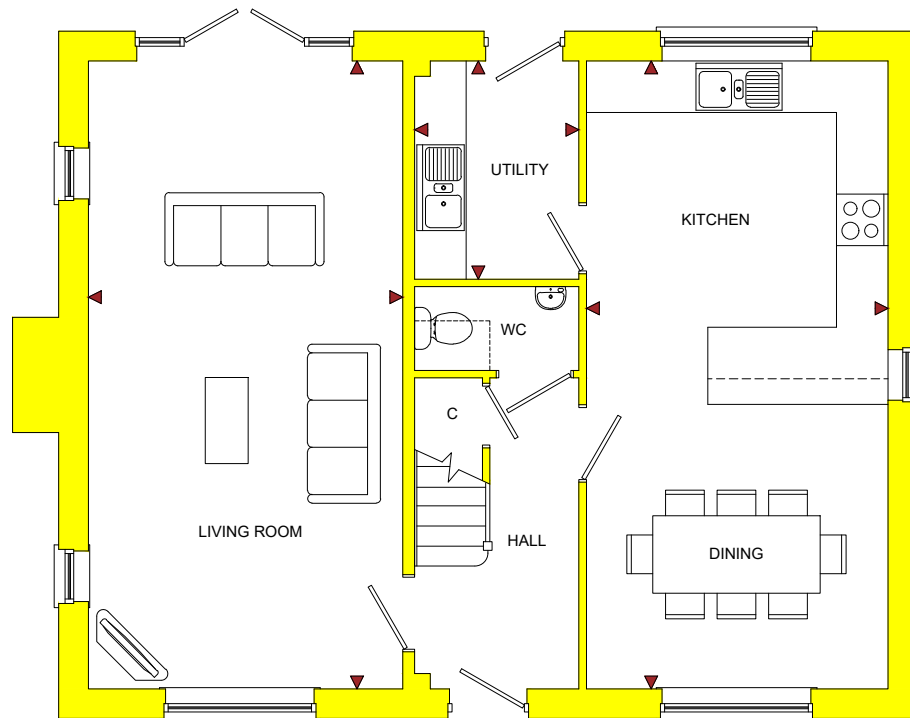

The **BREAMORE** (Plot 38)

4 Bedroom Detached Home

Willow Walk

Lea, Ross-on-Wye, HR9 7ND

ROOM	IMPERIAL / "	METRIC / mm
Living Room	12' 0" x 24' 0"	3660 x 7310mm
Kitchen / Diner	11' 6" x 24' 0"	3512 x 7310mm
Utility	6' 3" x 8' 4"	1910 x 2540mm

ROOM	IMPERIAL / "	METRIC / mm
Bedroom 1	14' 11" x 11' 7"	4547 x 3529mm
Bedroom 2	12' 2" x 11' 7"	3712 x 3529mm
Bedroom 3	9' 8" x 10' 0"	2955 x 3056mm
Bedroom 4	8' 9" x 12' 2"	2669 x 3694mm
Bathroom	8' 4" x 6' 8"	2542 x 2018mm
En-Suite	5' 10" x 7' 11"	1763 x 2420mm

GROUND FLOOR