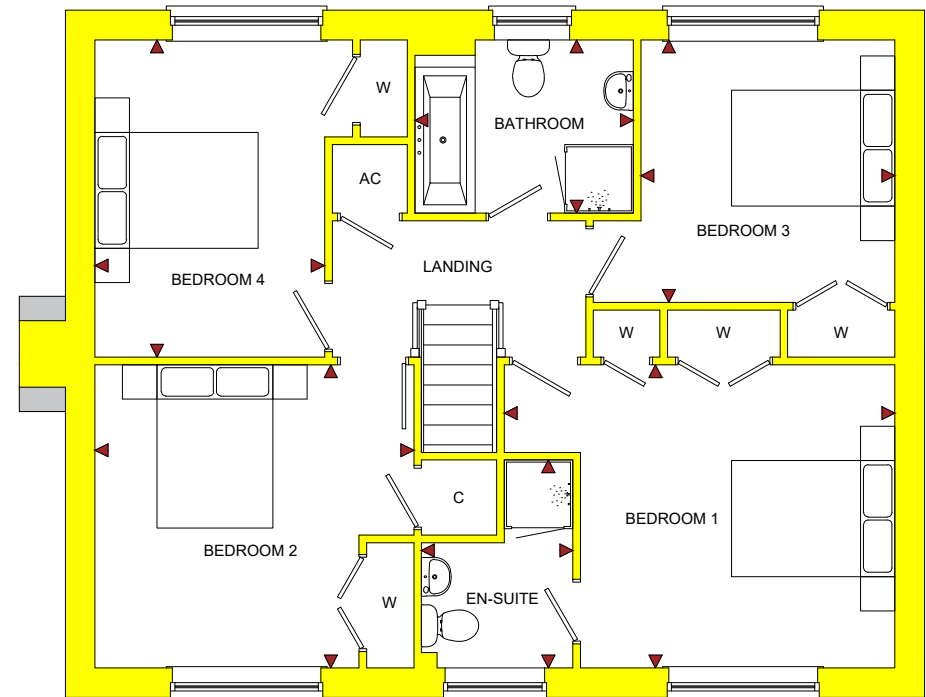

FIRST FLOOR

TOTAL FLOOR AREA
1465ft² / 136.1m²

www.bellhomes.com

bellhomes

the name that stands for quality homes